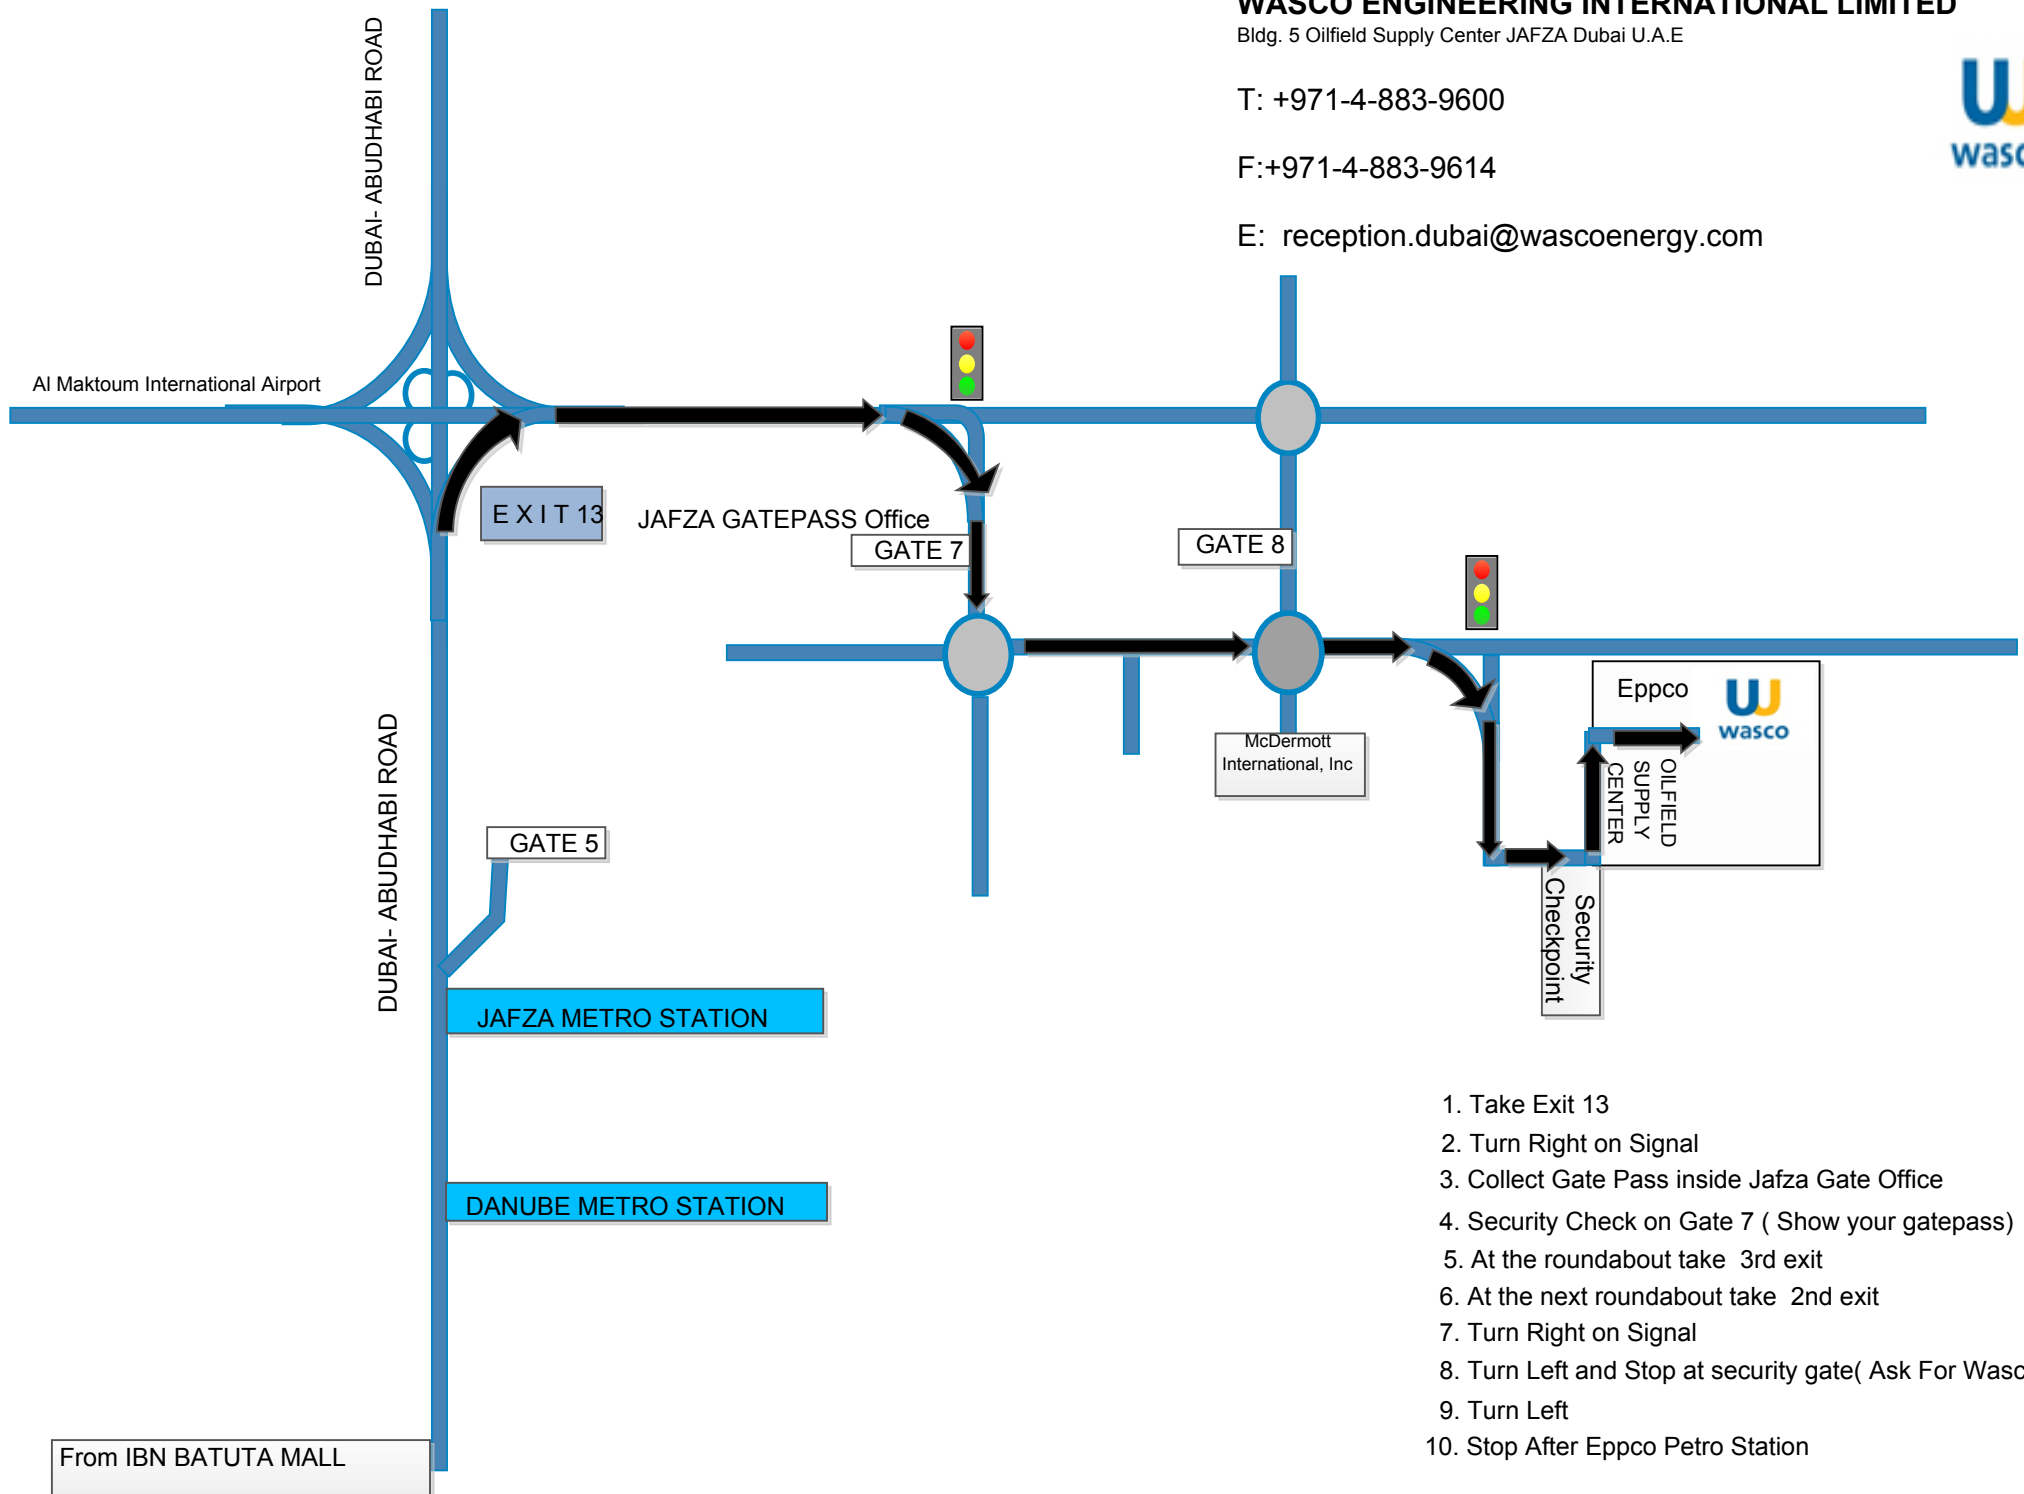

WASCO ENGINEERING INTERNATIONAL LIMITED

Bldg. 5 Oilfield Supply Center JAFZA Dubai U.A.E

T: +971-4-883-9600

F: +971-4-883-9614

E: reception.dubai@wascoenergy.com

1. Take Exit 13
2. Turn Right on Signal
3. Collect Gate Pass inside Jafza Gate Office
4. Security Check on Gate 7 (Show your gatepass)
5. At the roundabout take 3rd exit
6. At the next roundabout take 2nd exit
7. Turn Right on Signal
8. Turn Left and Stop at security gate(Ask For Wasco Office)
9. Turn Left
10. Stop After Eppco Petro Station